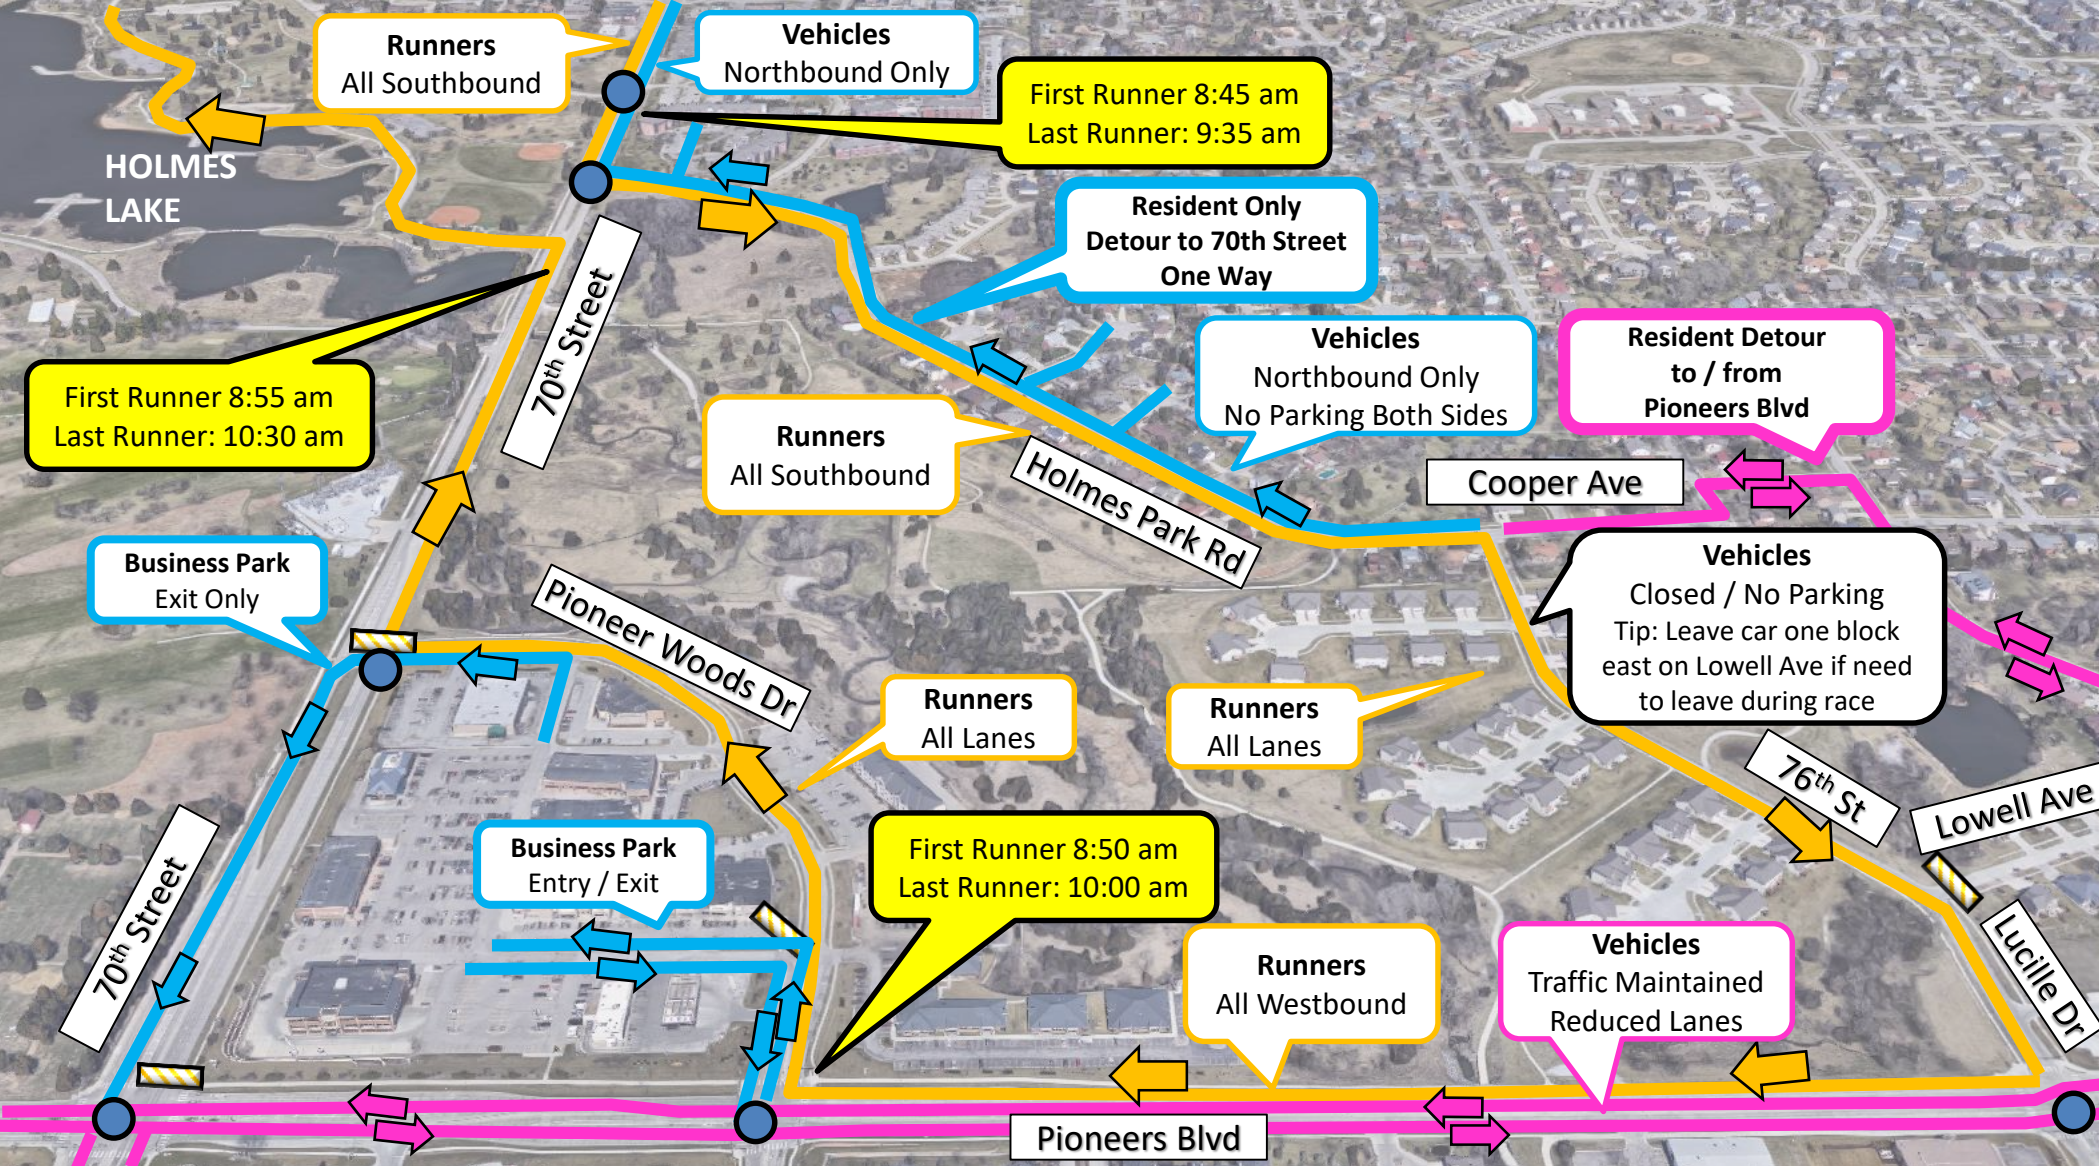

70th & Pioneers Blvd

- Run Route
- Suggested Driving / Detour Route
- Open but not preferred Driving Route (Expect Delays)
- Barricaded Road
- Police

Road Closure	Lanes	Closed From	Closed To	Time Closed (est.)	Time Open (est.)
Holmes Park Road	Reduced Lanes	70th Street	76th Street	8:30 am	9:45 am
Pioneer Woods Blvd	Reduced Lanes	Pioneers Blvd	70th Street	8:45 am	10:05 am
70th Street	Reduced Lanes	Van Dorn Street	Pioneers Blvd	8:25 am	10:45 am