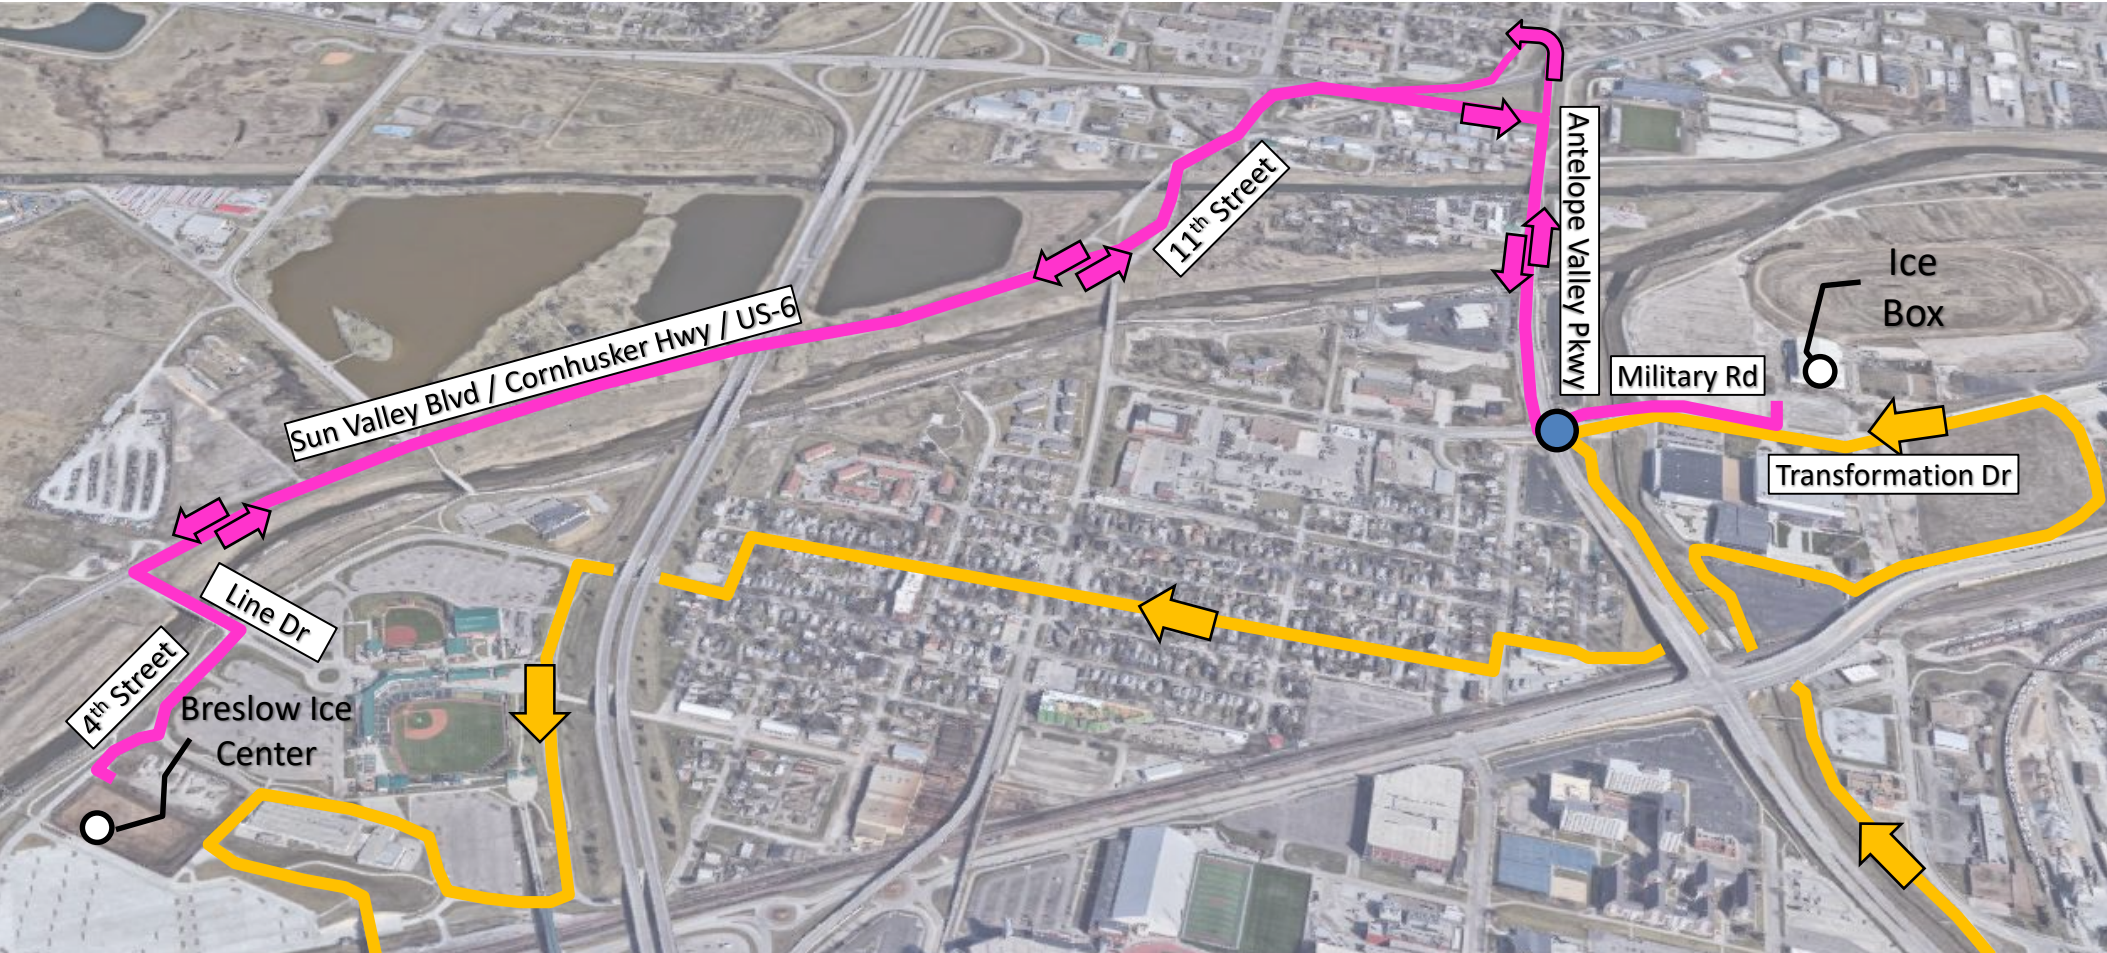

Breslow Ice Center And Ice Box Driving Directions

9:00 am to 1:00 pm

 Run Route

 Suggested Driving /
Detour Route

 Police

Breslow Ice Center to Ice Box

- Exit Breslow and head west to Sun Valley Blvd (Highway 6)
- Turn left onto Line Dr | 614 ft
- Turn right onto Sun Valley Blvd | 0.937 mi
- Continue onto N 11th St | 1,083 ft
- Turn right onto US-6 E/Cornhusker Hwy | 617 ft
- Take the 14th St exit toward State Fair Park/W Entrance | 778 ft
- Turn right onto N Antelope Valley Pkwy | 0.486 mi
- Turn left at Military Rd / Transformation Drive (**Note:** Partial restricted usage road – shared with running route. Vehicles will be on North 3 lanes, Runners will be on South 2 lanes) | 1,004 ft, Turn left Partial restricted usage road | 361 ft

ICE BOX | 1880 Transformation Dr, Lincoln, NE 68501

Ice Box to Breslow Ice Center

- Exit Ice Box. Head south to Transformation Drive | 115 ft
- Turn right onto Transformation Drive / Military Rd toward N Antelope Valley Pkwy (Partial restricted usage road – shared with run route. Vehicles will be on North 3 lanes.
- Turn right onto N Antelope Valley Pkwy | 0.499 mi
- Continue onto N 14th St | 853 ft
- Sharp left to merge onto US-6 W toward I-80 W | 0.331 mi
- Turn left onto N 11th St | 0.262 mi
- Keep right to continue on Sun Valley Blvd | 0.918 mi
- Turn left onto Line Dr | 495 ft
- Turn right onto N 4th St | 574 ft, N 4th St turns slightly left and becomes V St | 226 ft

Breslow Ice Center | 433 V St, Lincoln, NE 68508