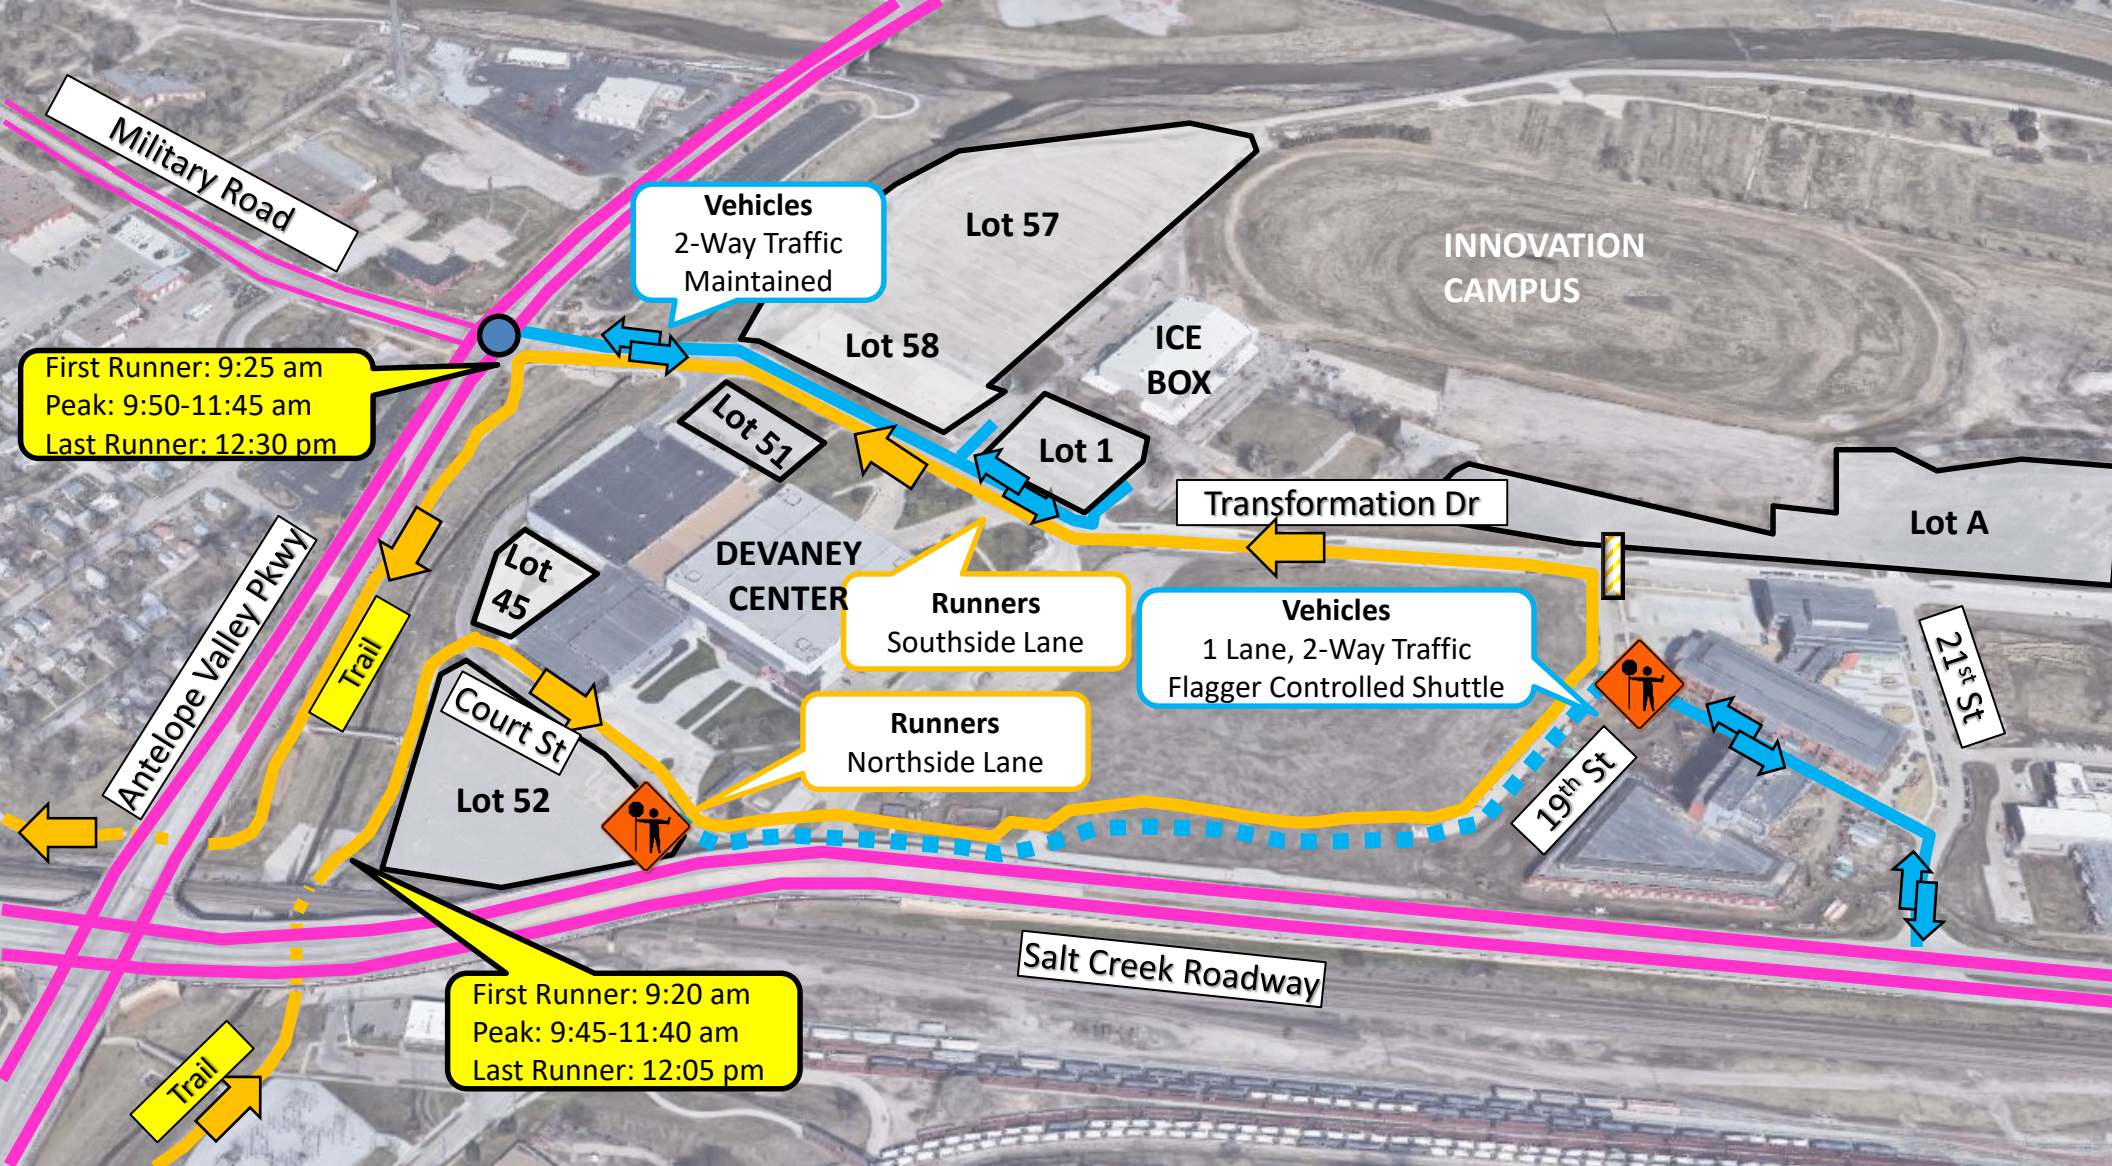

Innovation Campus

- Run Route
- Suggested Driving / Detour Route
- Open but not preferred Driving Route (Expect Delays)
- Barricaded Road
- Police

Parking Lot	Lot A, 56, 57, 58	Lot 52	Lot 51, 54
Access	All Day	All Day via one-way shuttle	4:00 am to 9:15 am After 11:45 am