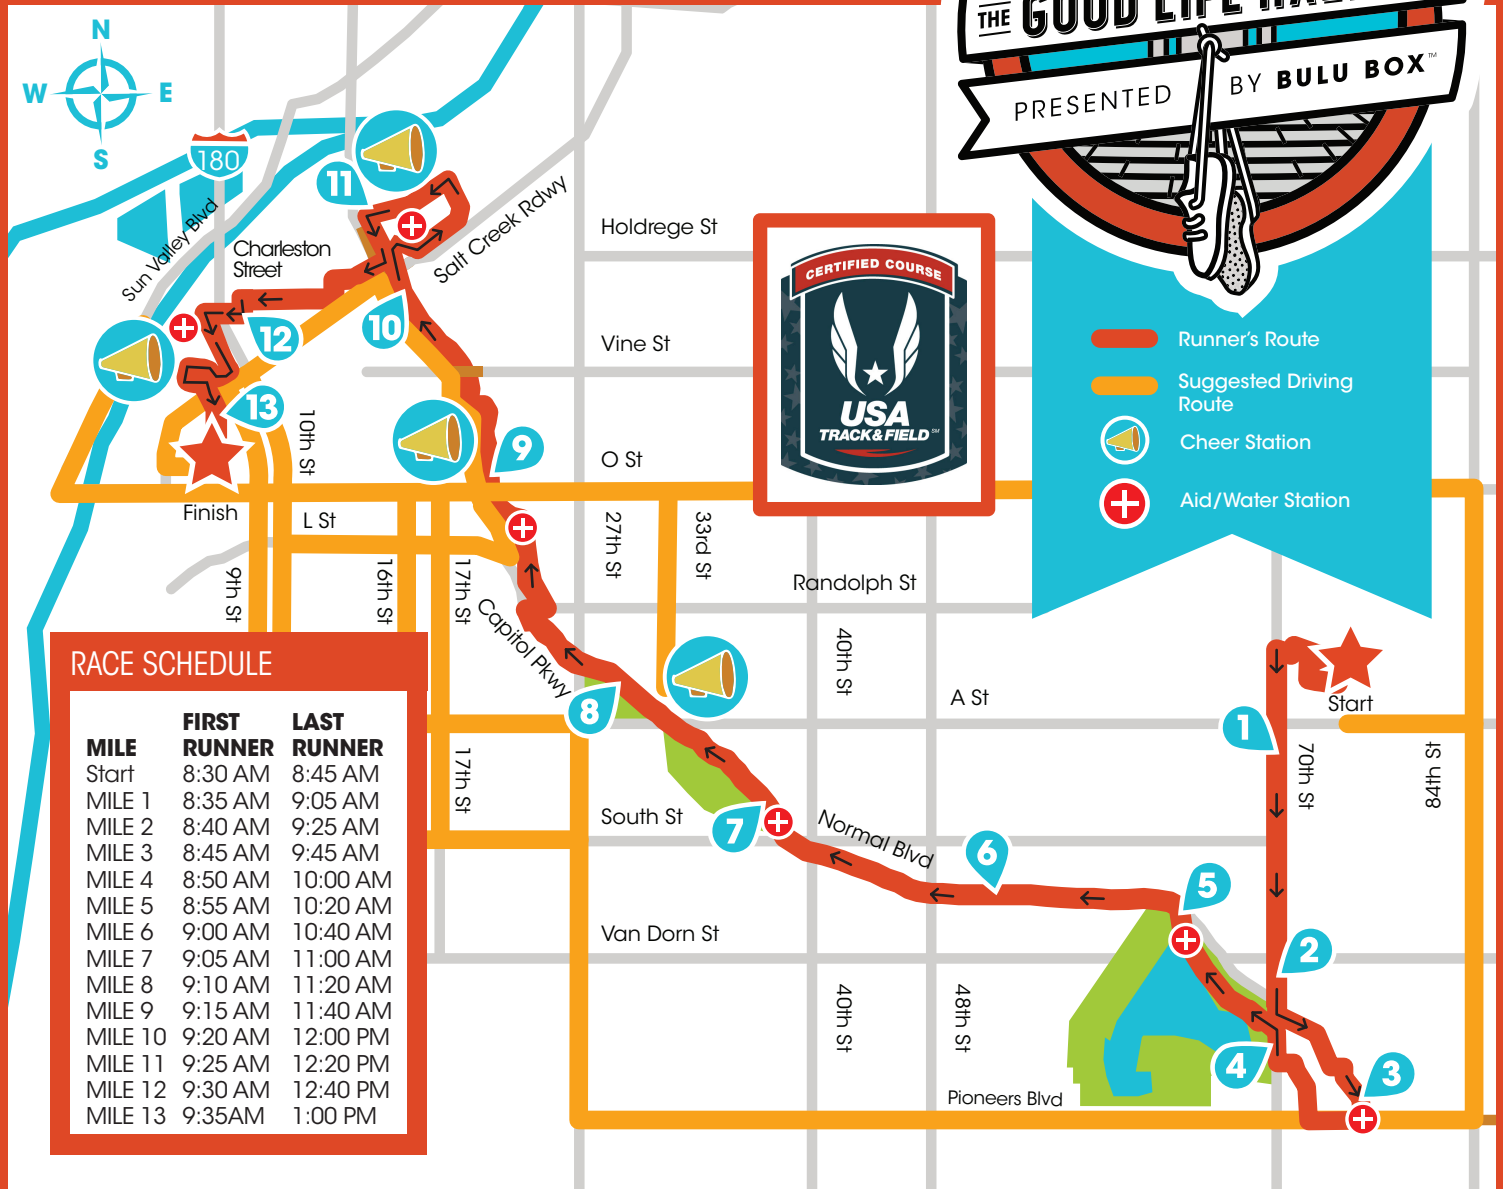

ROUTE MAP

LINCOLN, NEBRASKA

ELEVATION