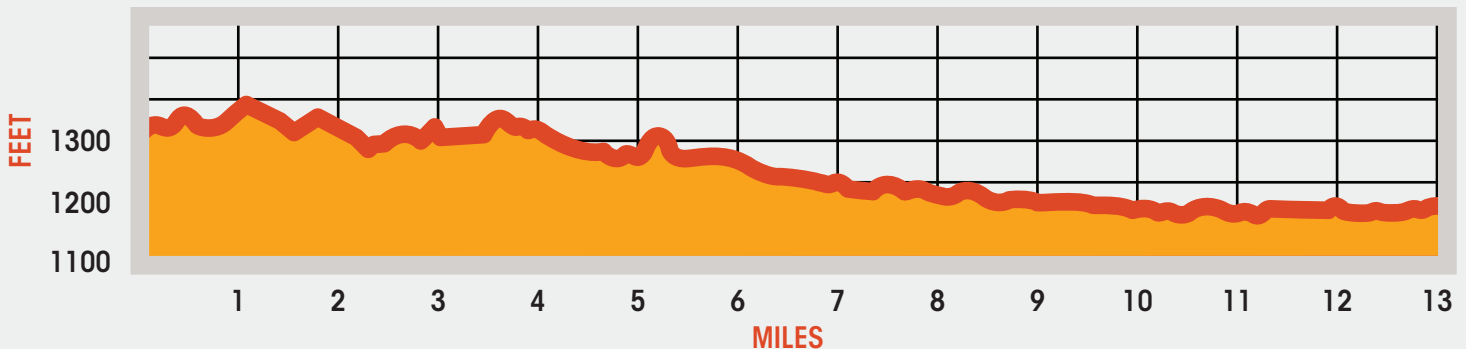

ROUTE MAP

LINCOLN, NEBRASKA

RACE SCHEDULE

MILE	FIRST RUNNER	LAST RUNNER
START	8:00 AM	8:15 AM
MILE 1	8:05 AM	8:35 AM
MILE 2	8:10 AM	8:55 AM
MILE 3	8:15 AM	9:15 AM
MILE 4	8:20 AM	9:30 AM
MILE 5	8:25 AM	9:55 AM
MILE 6	8:30 AM	10:15 AM
MILE 7	8:35 AM	10:35 AM
MILE 8	8:40 AM	10:55 AM
MILE 9	8:45 AM	11:15 AM
MILE 10	8:50 AM	11:35 AM
MILE 11	8:55 AM	11:55 AM
MILE 12	9:00 AM	12:15 PM
MILE 13	9:05 AM	12:35 PM

ELEVATION

UPDATED 9/19/2019