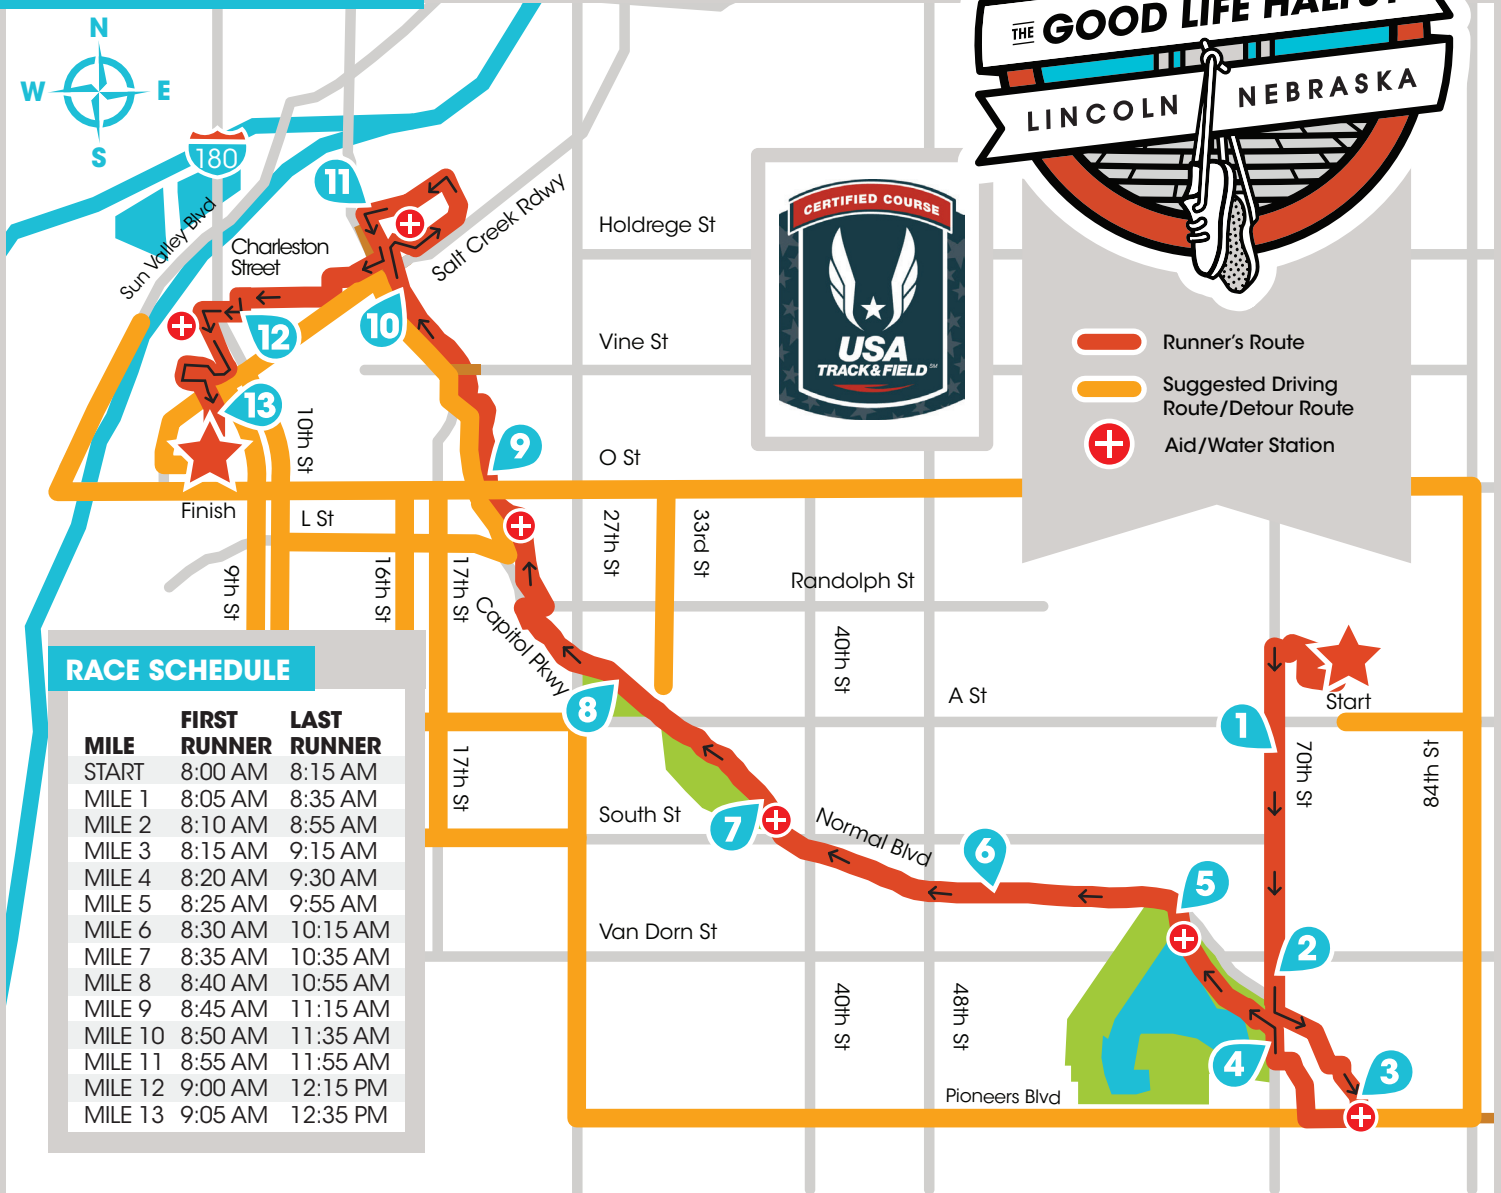

ROUTE MAP

LINCOLN, NEBRASKA

RACE SCHEDULE

MILE	FIRST RUNNER	LAST RUNNER
START	8:00 AM	8:15 AM
MILE 1	8:05 AM	8:35 AM
MILE 2	8:10 AM	8:55 AM
MILE 3	8:15 AM	9:15 AM
MILE 4	8:20 AM	9:30 AM
MILE 5	8:25 AM	9:55 AM
MILE 6	8:30 AM	10:15 AM
MILE 7	8:35 AM	10:35 AM
MILE 8	8:40 AM	10:55 AM
MILE 9	8:45 AM	11:15 AM
MILE 10	8:50 AM	11:35 AM
MILE 11	8:55 AM	11:55 AM
MILE 12	9:00 AM	12:15 PM
MILE 13	9:05 AM	12:35 PM

ELEVATION

UPDATED 9/19/2019